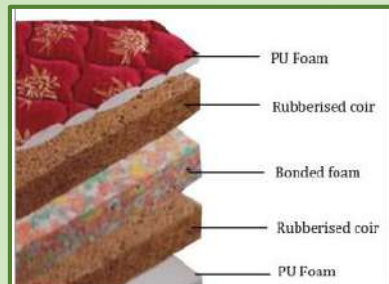

Customized Coir, Foam Pads

Why Foam Villa

- Expert Consultancy
- Global Tie-ups
- Competitive Pricing
- Quality Products & Services
- On-Time Delivery
- Business Transparency

Contact Us

- ☎ +91-9958535980
- ✉ info@foamvilla.com
- 🌐 www.foamvilla.com
- 📍 Delhi/NCR Region, India.

Follow Us At:-